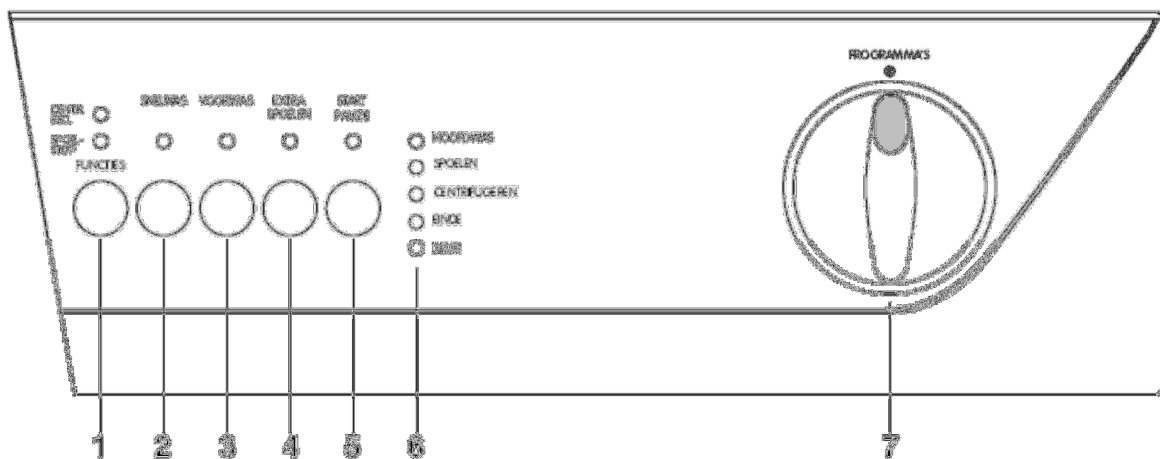

## Washing machine

**Use:**

1. Open the door
2. Put the laundry in the machine
3. Close the door and check if there are no clothes between the door.
4. Choose the right program and temperature
5. Push the on-button: The control light will burn.
6. When the program has finished the control light 'Einde' will burn.

**Attention:**

Don't putt dark, white and coloured laundry together in the machine (maximal 5 kilogram)